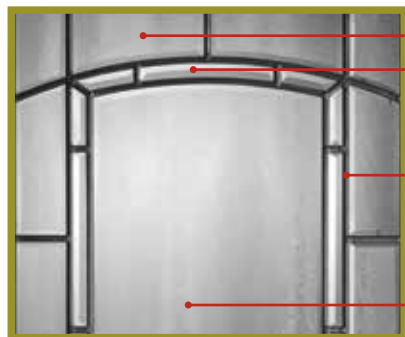

Available Species

Available in Patina only

PRIVACY 8