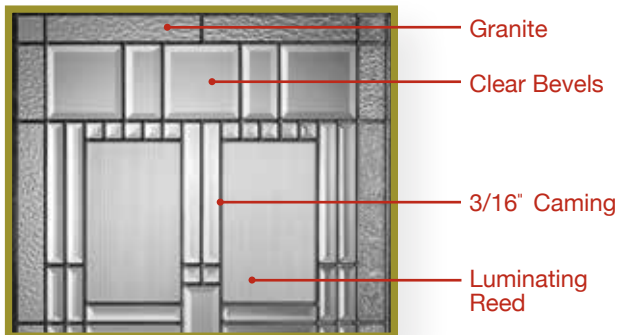

Available Species

Available in Patina only

PRIVACY 7