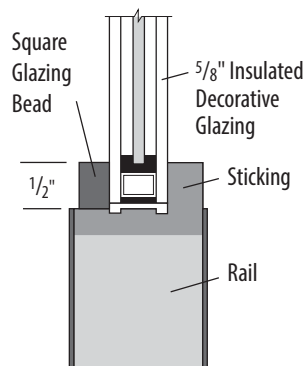

MODERN QUIRK #8601

SPECIES

Premium Primed
Douglas Fir†

(Reverse Quirk Available)

SQUARE GLAZED #3501

SPECIES

Premium Primed
Douglas Fir†
Knotty Aldert

2/2 & 2/10 doors have wide stiles.
7/0 doors may have larger top and bottom rail.