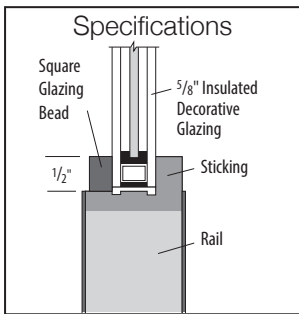

Shown in Premium Primed Glass: Artisan Patina