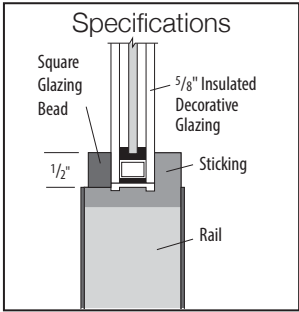

Clear Bevels

3/8" Caming

Sable Bevel

Adelaide

6/8

7/0

8/0

Shown in Premium Primed Glass: Harlow Patina