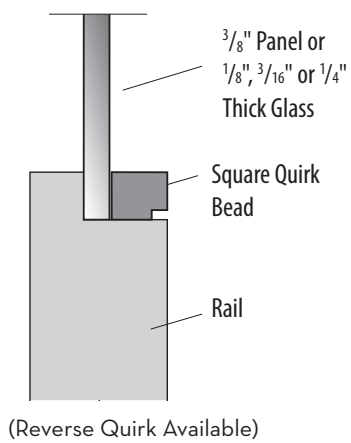

‡ Safety Glass

8401 DWL

8433 DWL

8405 DWL

Shown in Primed 8405
Glass: Diffused White Laminate

8600 Series - Shaker Series

Shown in 8600 Premium Primed Glass: Rain

MODERN QUIRK #8601