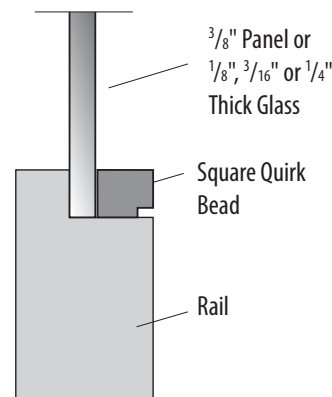

MODERN QUIRK #8601

SPECIES

Premium Primed
Douglas Fir†

(Reverse Quirk Available)