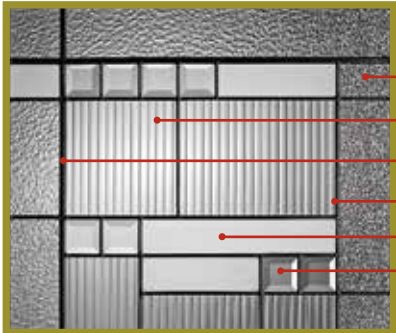

Available Species

Available in Patina only
PRIVACY 8

Harlow

6/8

7/0

8/0

- Granite
- Narrow Reed
- 3/16" Caming
- 3/8" Caming
- Sandblast
- Clear Bevels

Shown in Premium Primed Glass: Artisan Patina